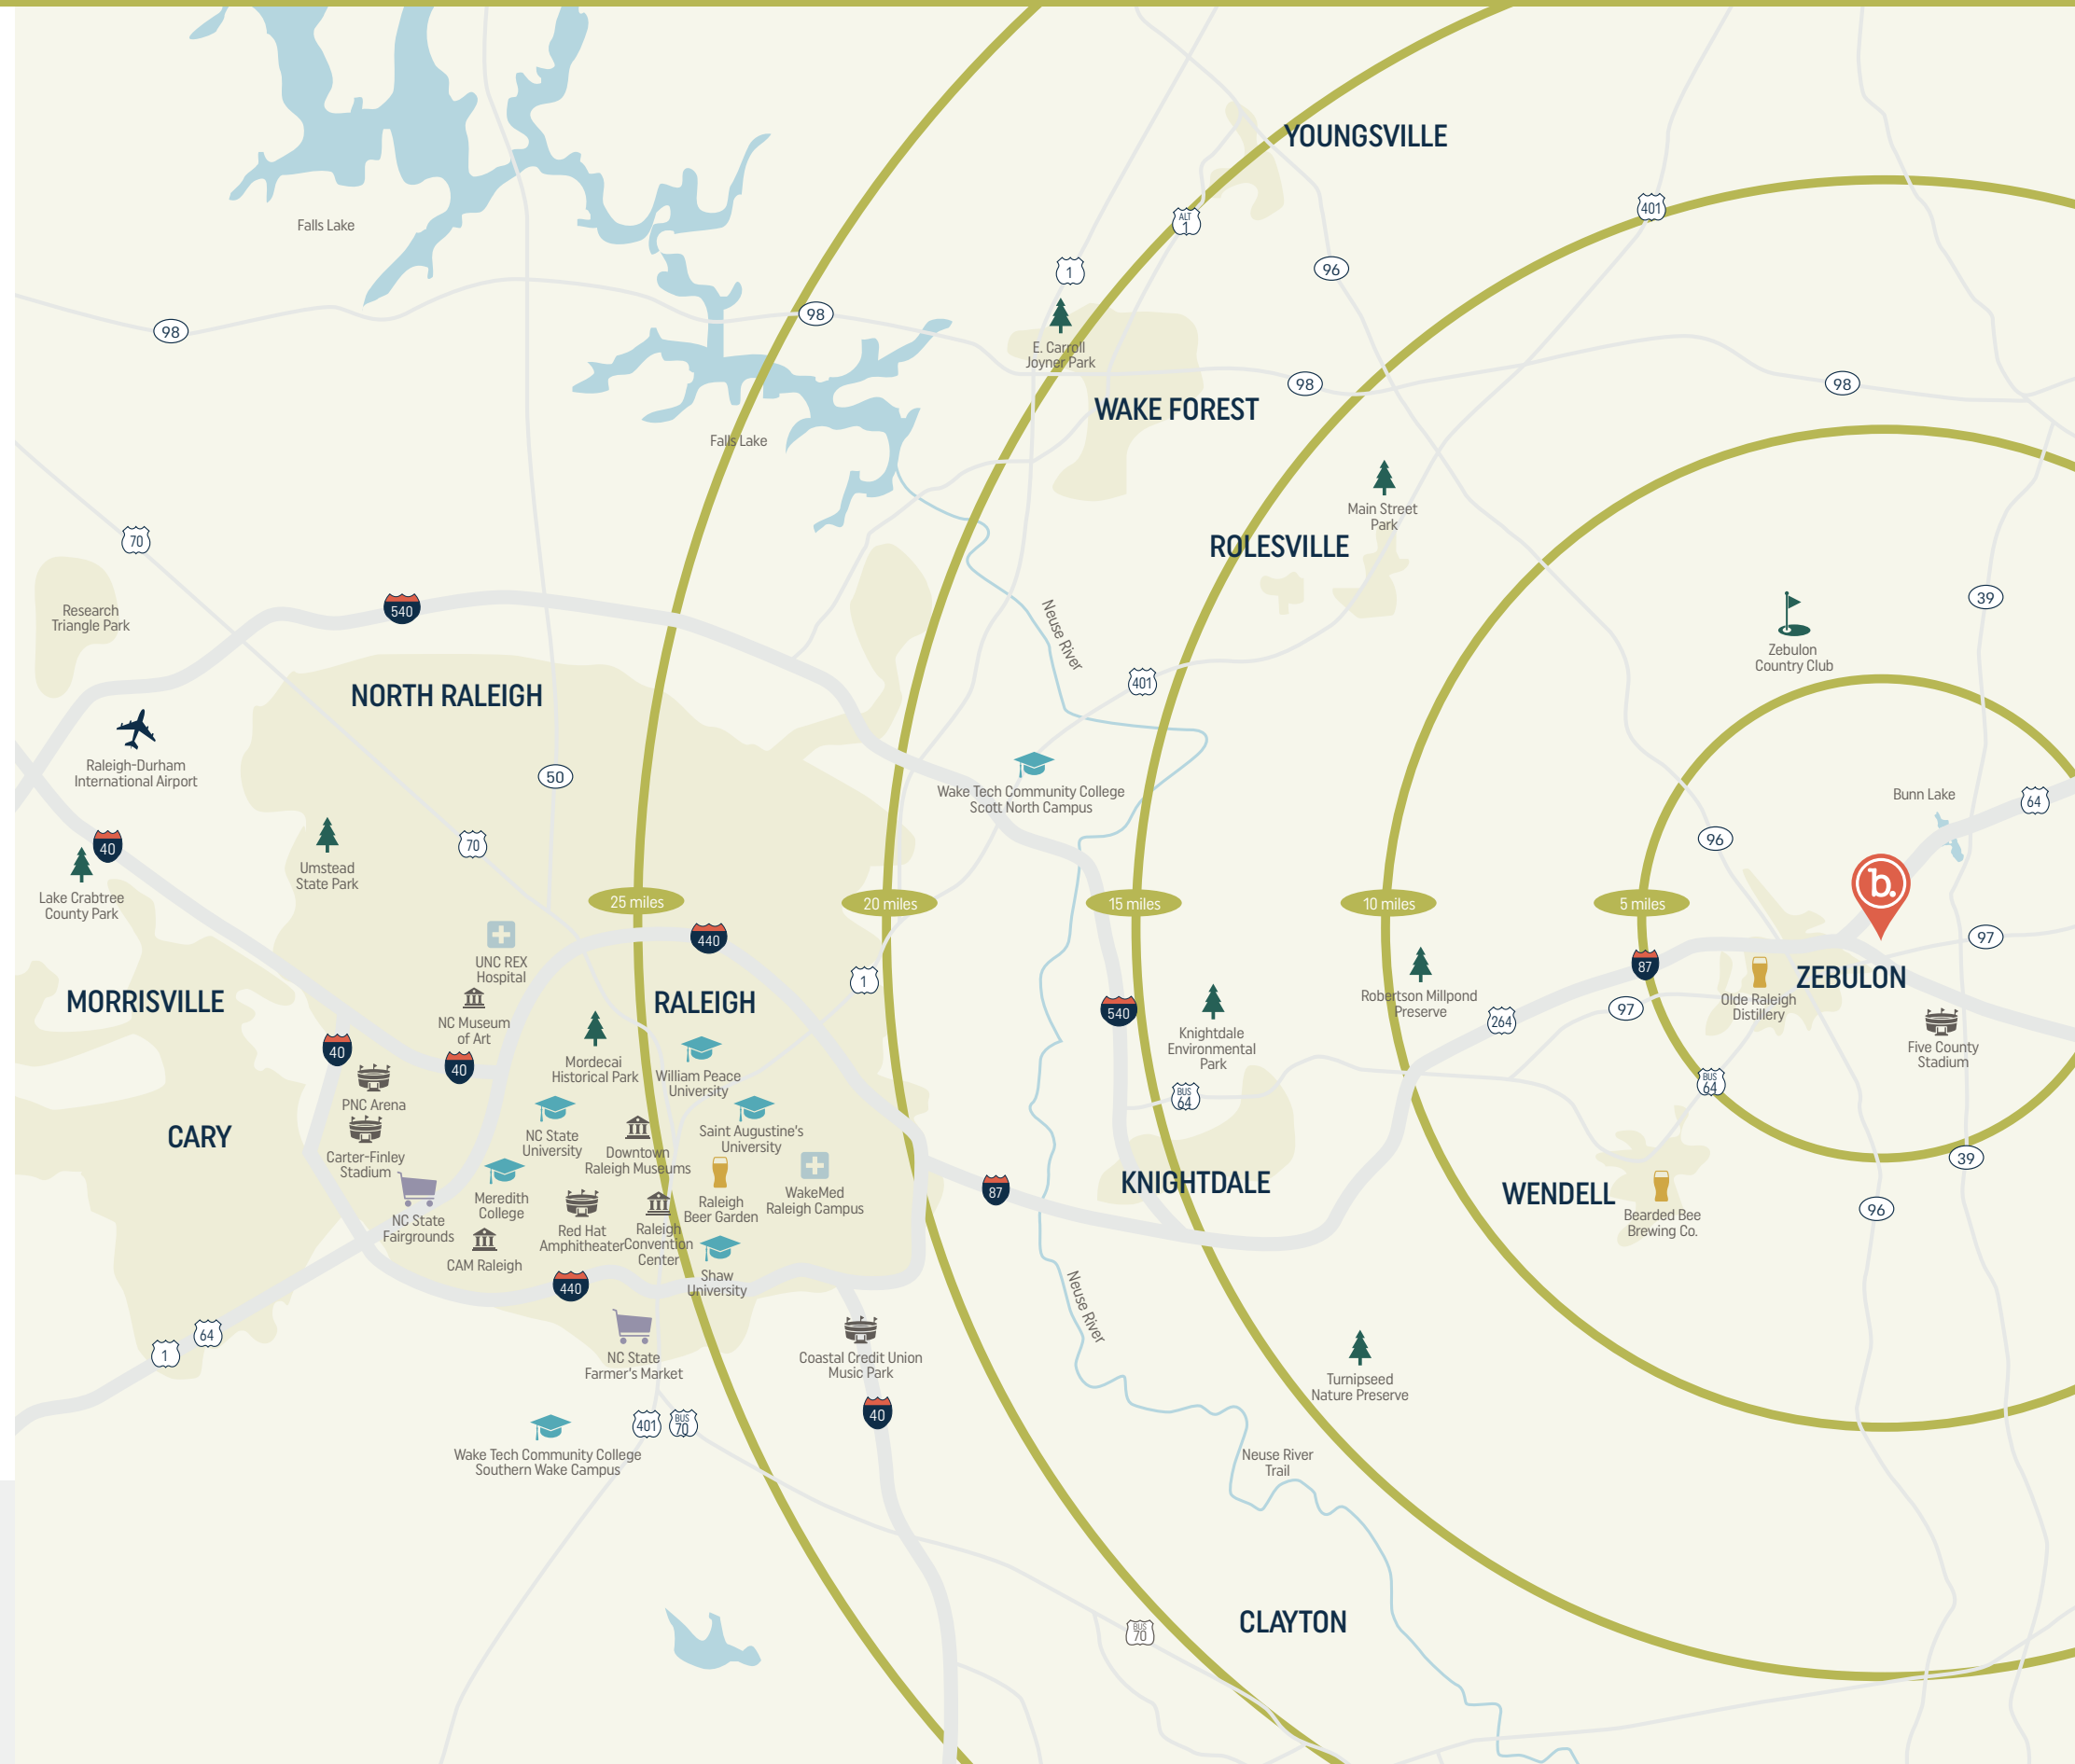

Hospitals/Airports

WakeMed Raleigh Campus.....	21.5 miles
UNC REX Hospital.....	28.9 miles
Raleigh-Durham International Airport.....	38.0 miles
University of North Carolina Hospitals.....	52.7 miles

Parks/Trails/Nature Preserves

Robertson Millpond Preserve.....	10.5 miles
Main Street Park.....	13.1 miles
Knightdale Environmental Park.....	13.3 miles
Turnipseed Nature Preserve.....	14.7 miles
E. Carroll Joyner Park.....	19.7 miles
Umstead State Park.....	32.2 miles
Lake Crabtree County Park.....	36.7 miles

Museums/Educational Activities

Downtown Raleigh Museums	
NC Museum of Natural Sciences.....	24.0 miles
NC Museum of History.....	24.0 miles
Marbles Kids Museum.....	26.1 miles
Mordecai Historical Park.....	24.5 miles
CAM Raleigh.....	26.2 miles
NC Museum of Art.....	29.6 miles

Universities/Colleges

Wake Technical Community College - Scott North Campus.....	18.4 miles
Saint Augustine's University.....	23.2 miles
Peace College/ William Peace University.....	24.7 miles
Shaw University.....	25.7 miles
NC State University.....	27.0 miles
Meredith College.....	30.0 miles
Wake Technical Community College - Southern Wake Campus.....	33.5 miles
East Carolina University.....	59.8 miles

Learn more at Barrington.Life • 919-467-1267
1724 Old Bunn Road • Zebulon 27597